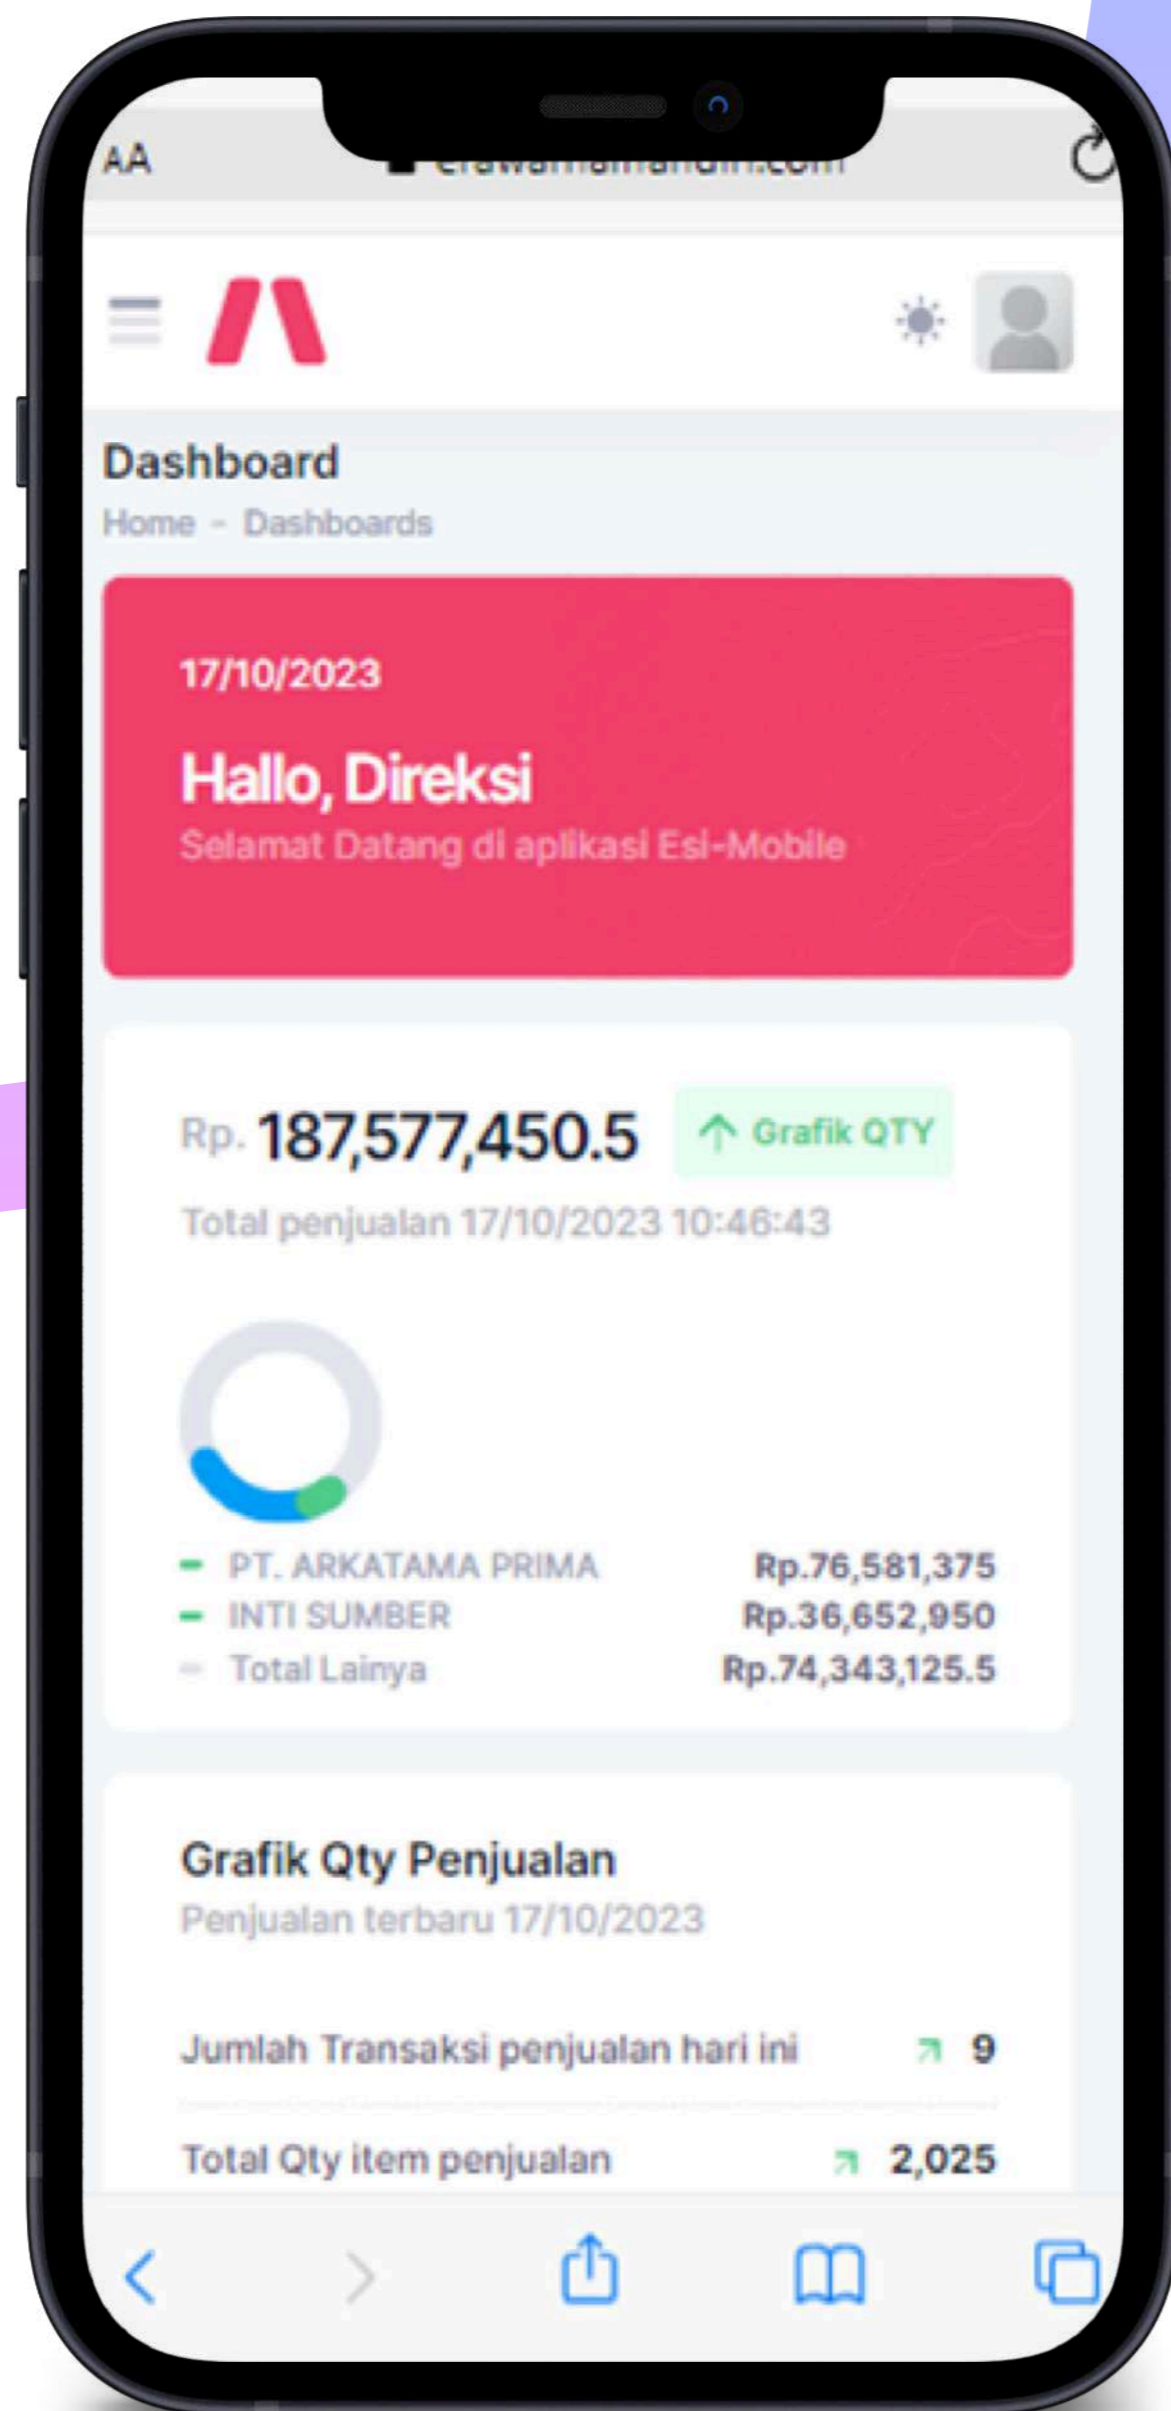

# Synergy (POS)

POS (Point Of Sale)

NIS GROUP

Project Software

Website

# Erawarna Mandiri Mobile

Mobile App