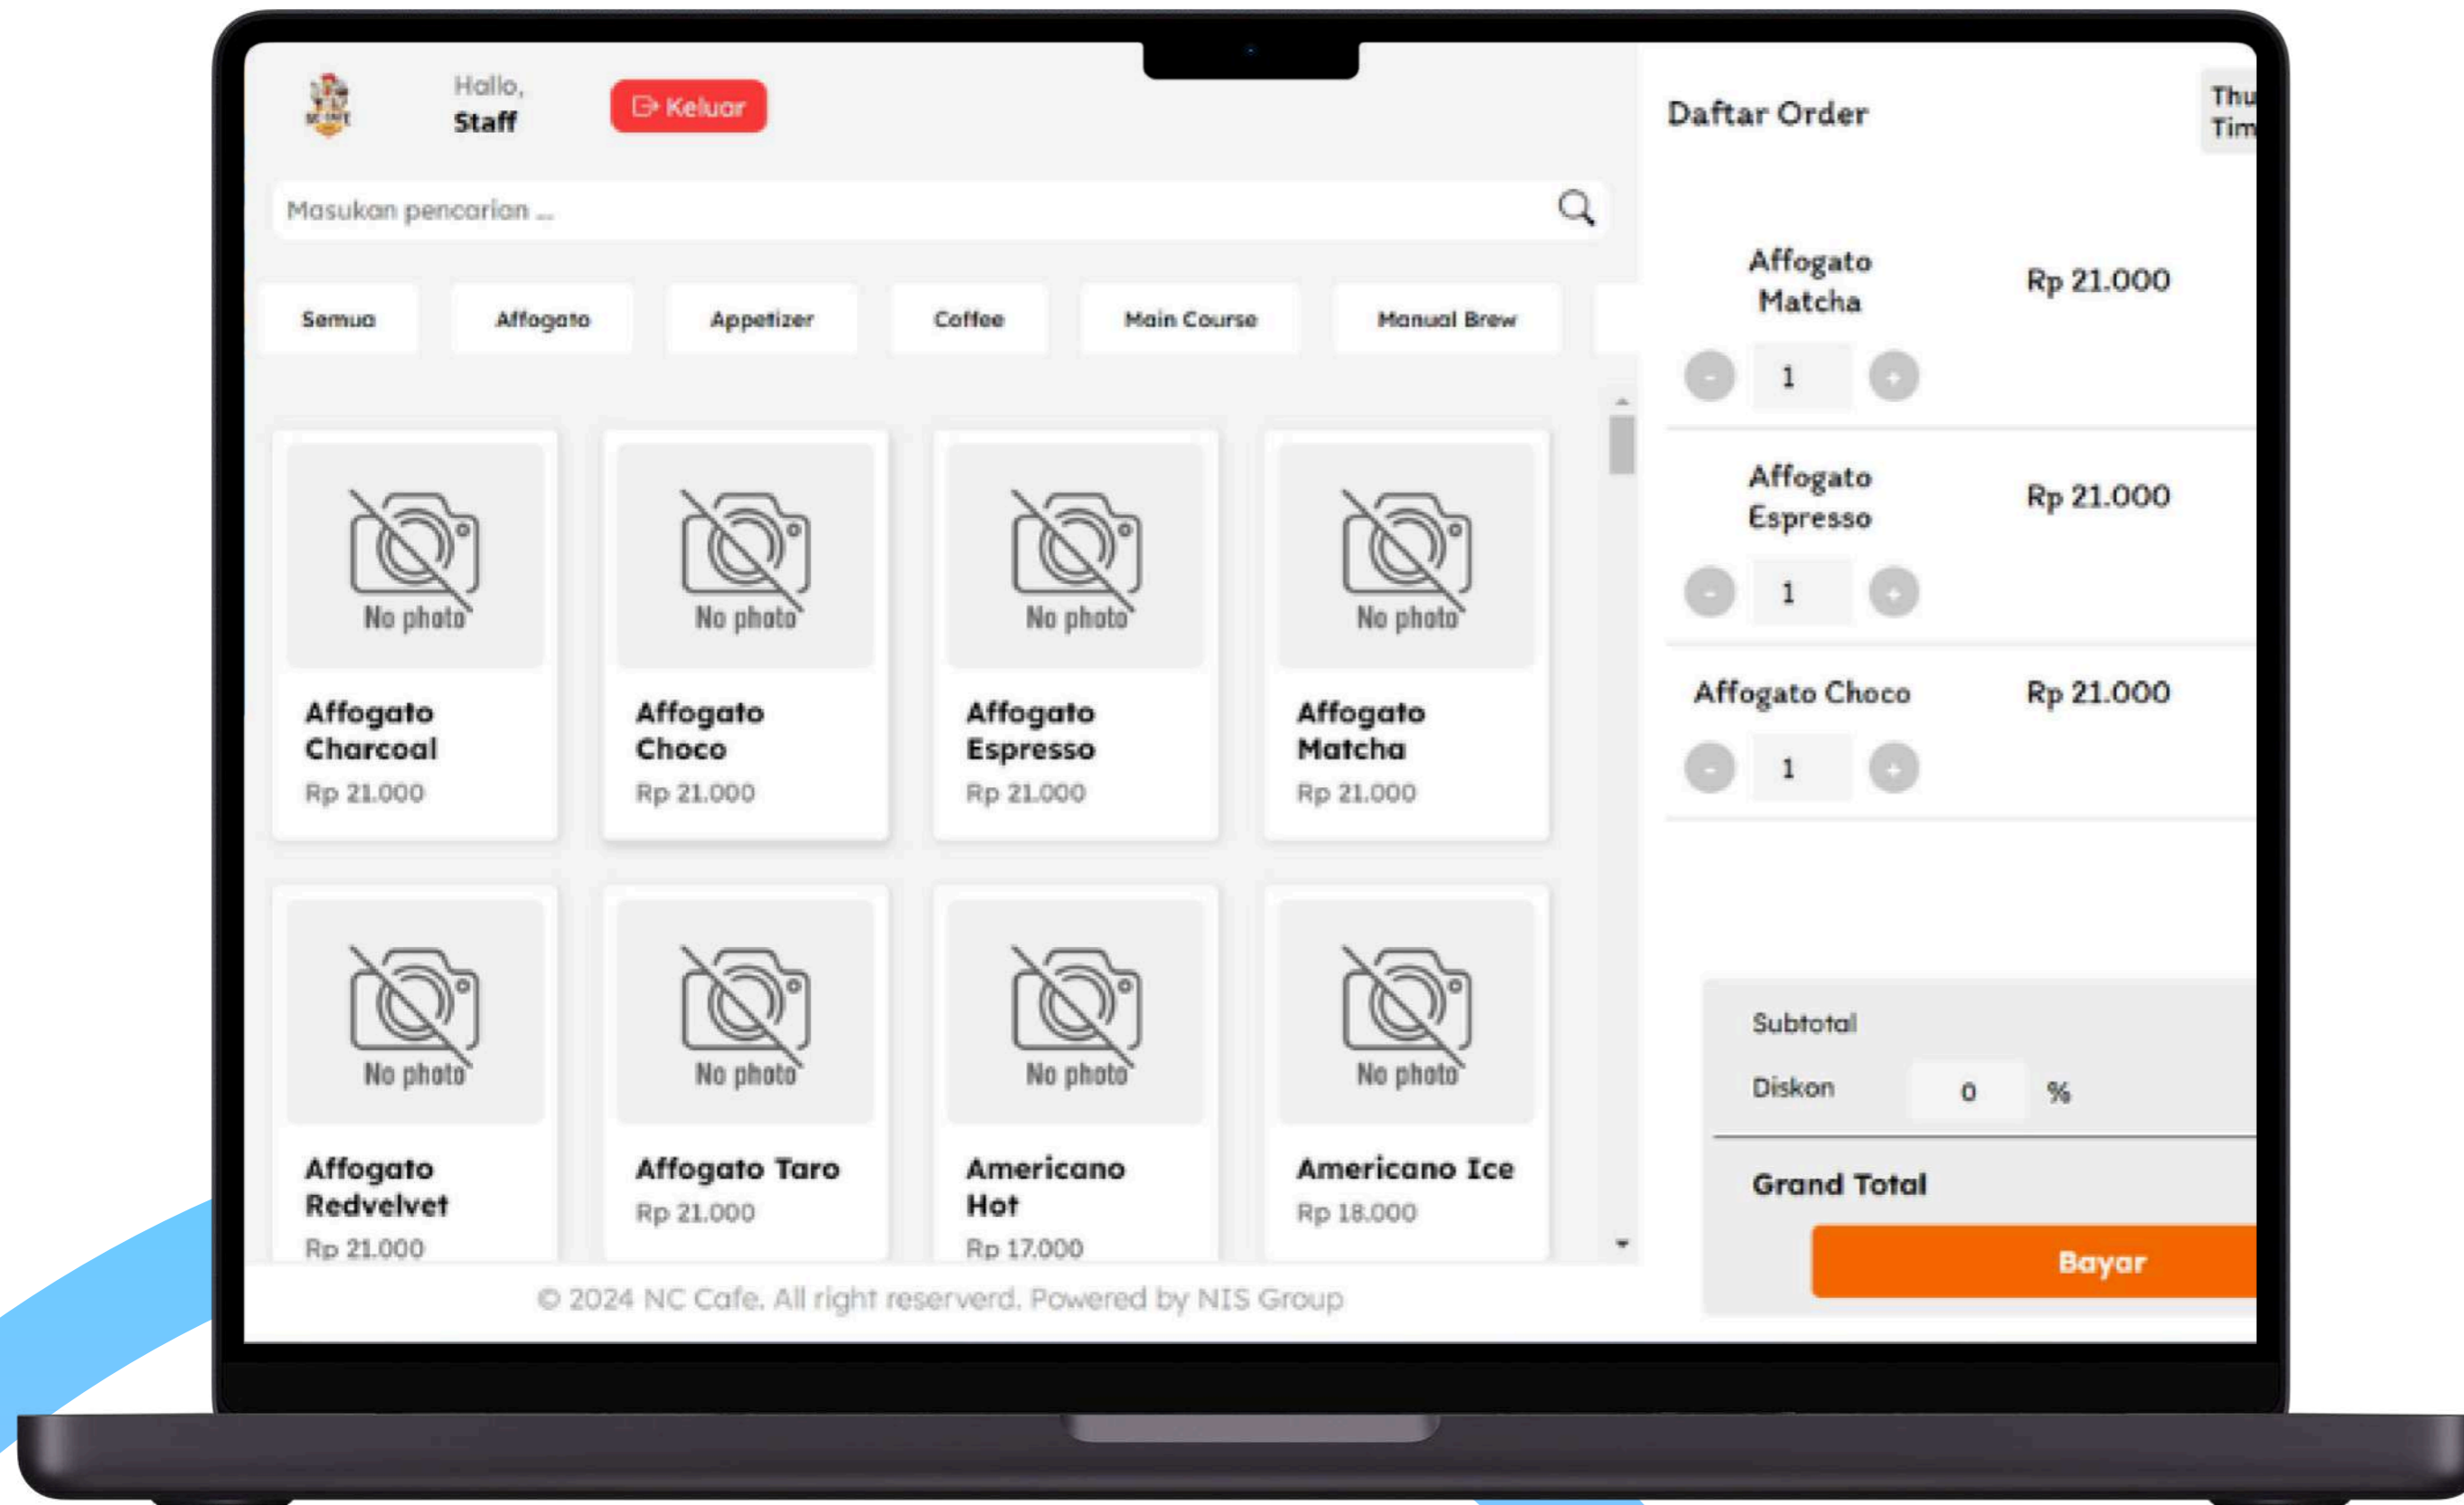

# Washim Skincare

Landing Page

Live check on :

<https://washim.nisgroup.id/>

Our portfolio —