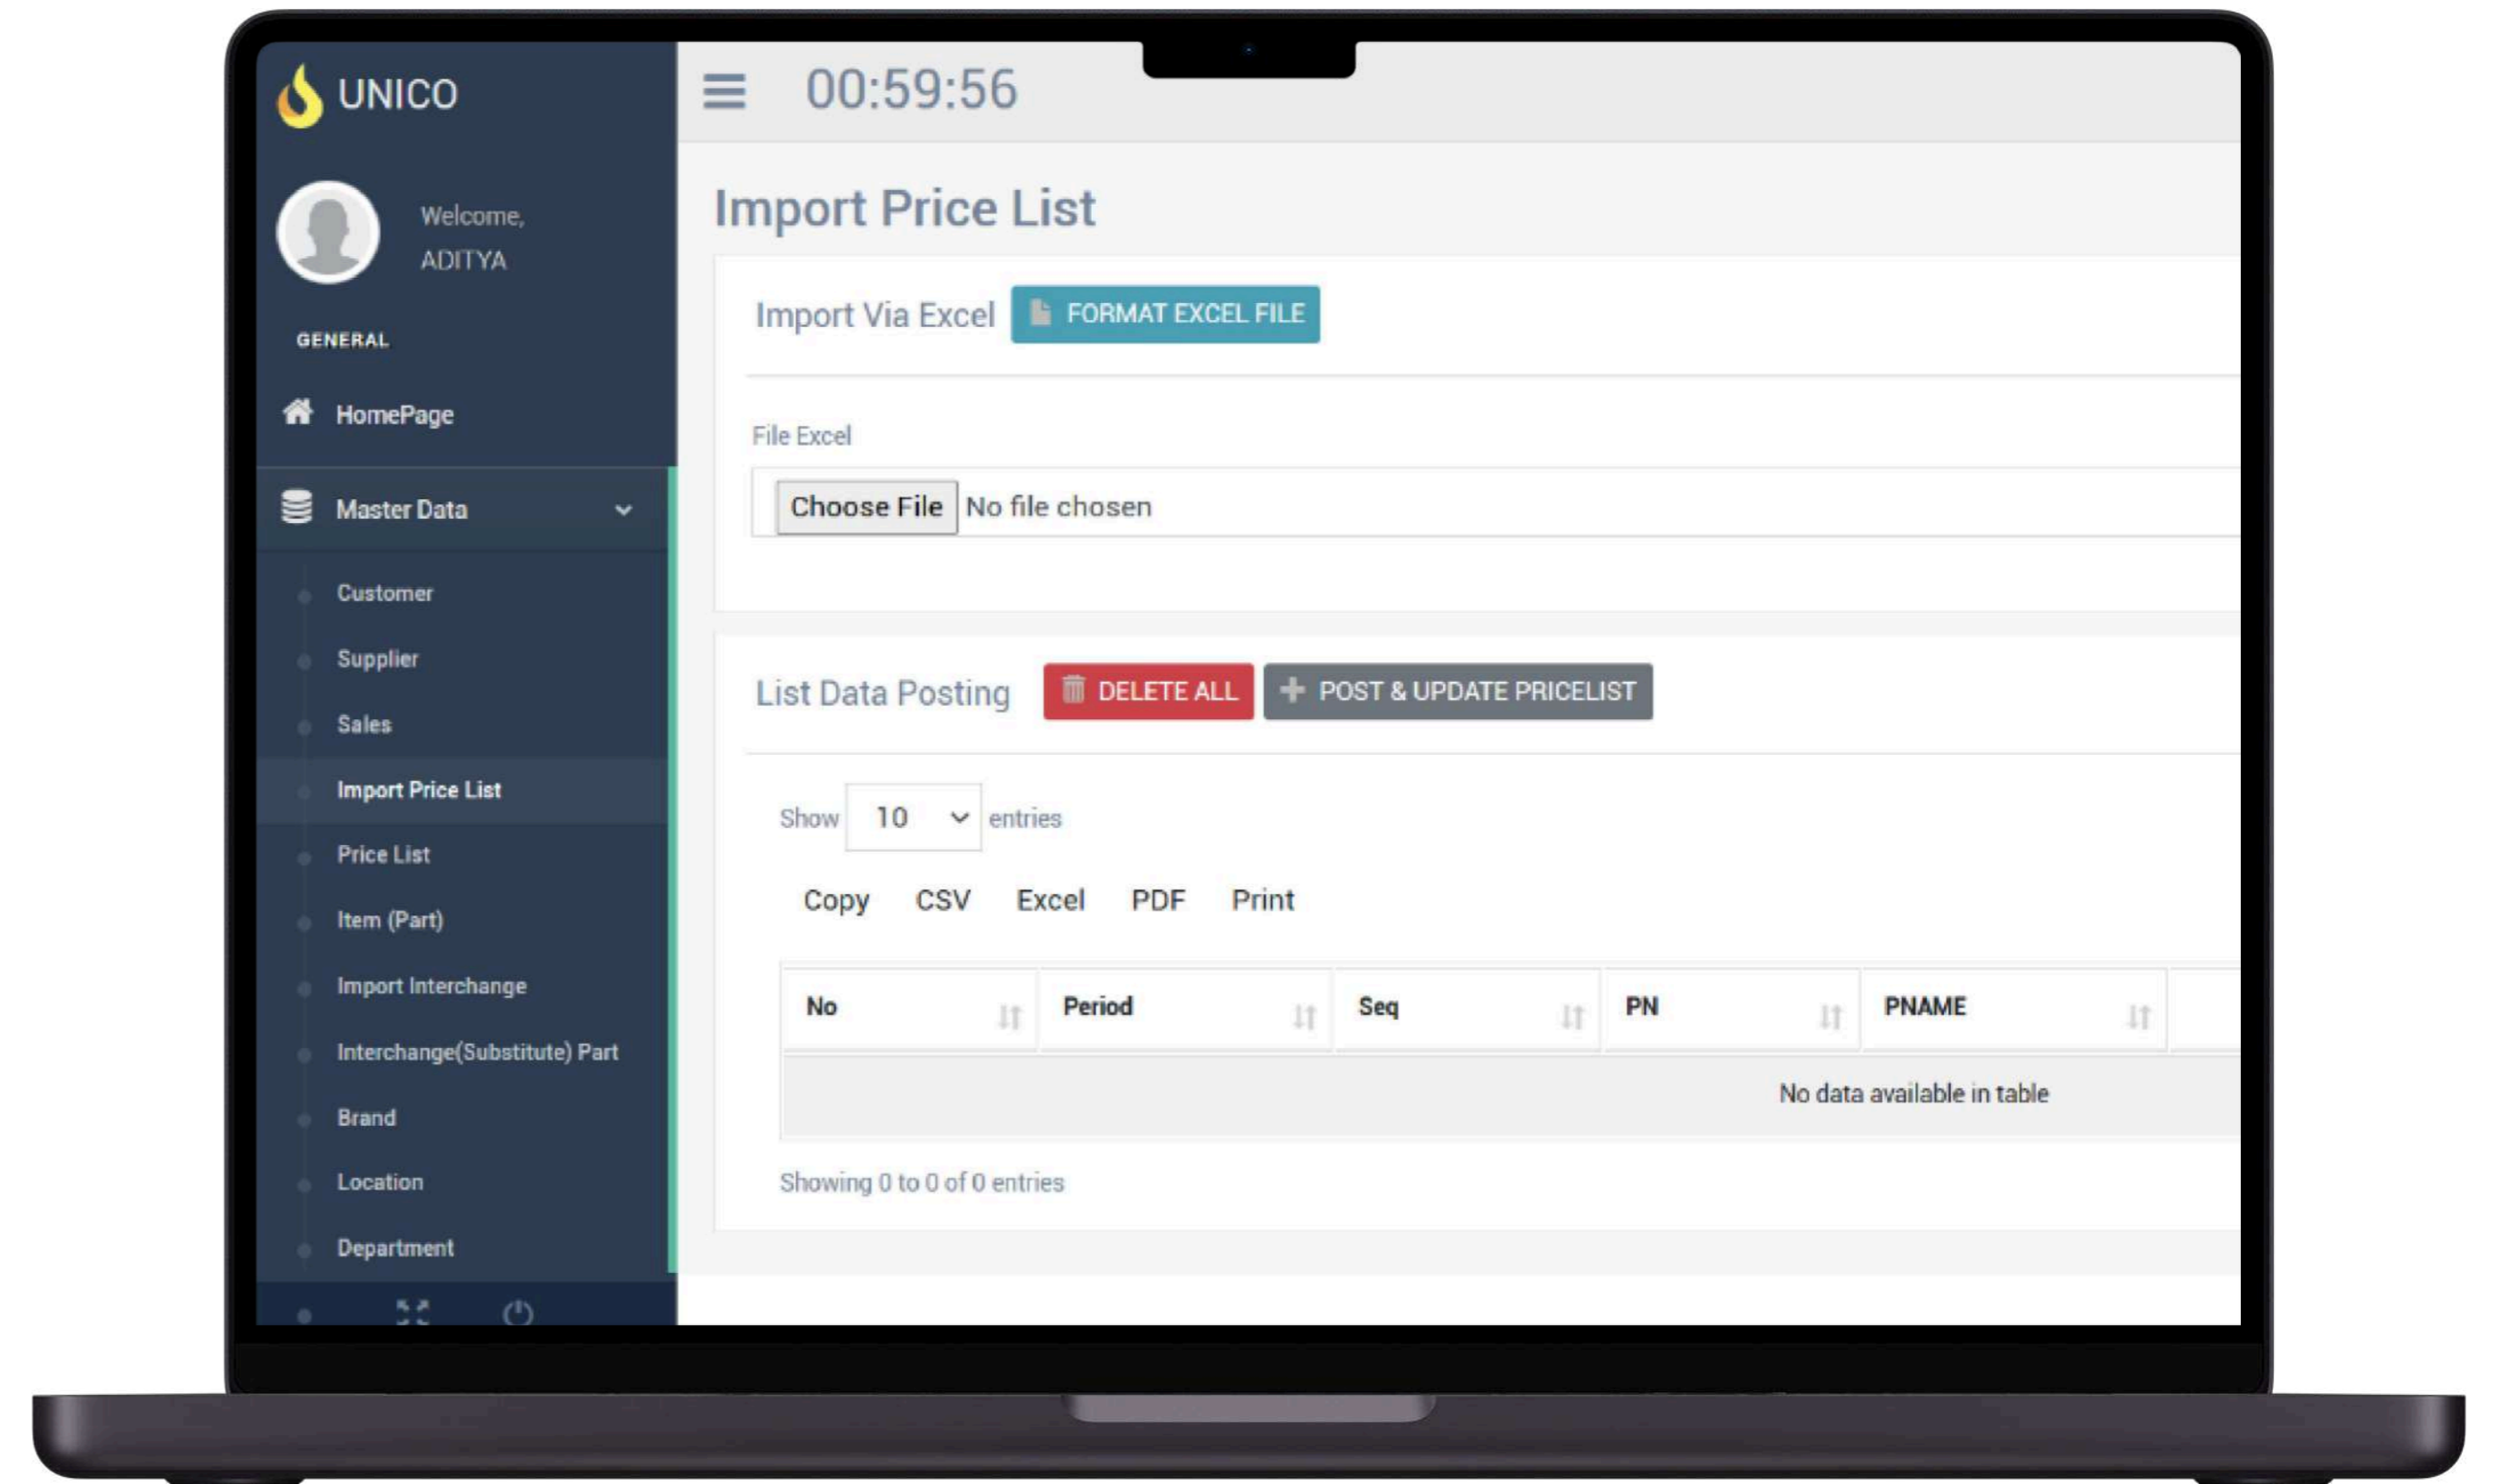

Website

Project Software

NIS GROUP

Our portfolio

UNICO Tractors Indonesia

ERP Website