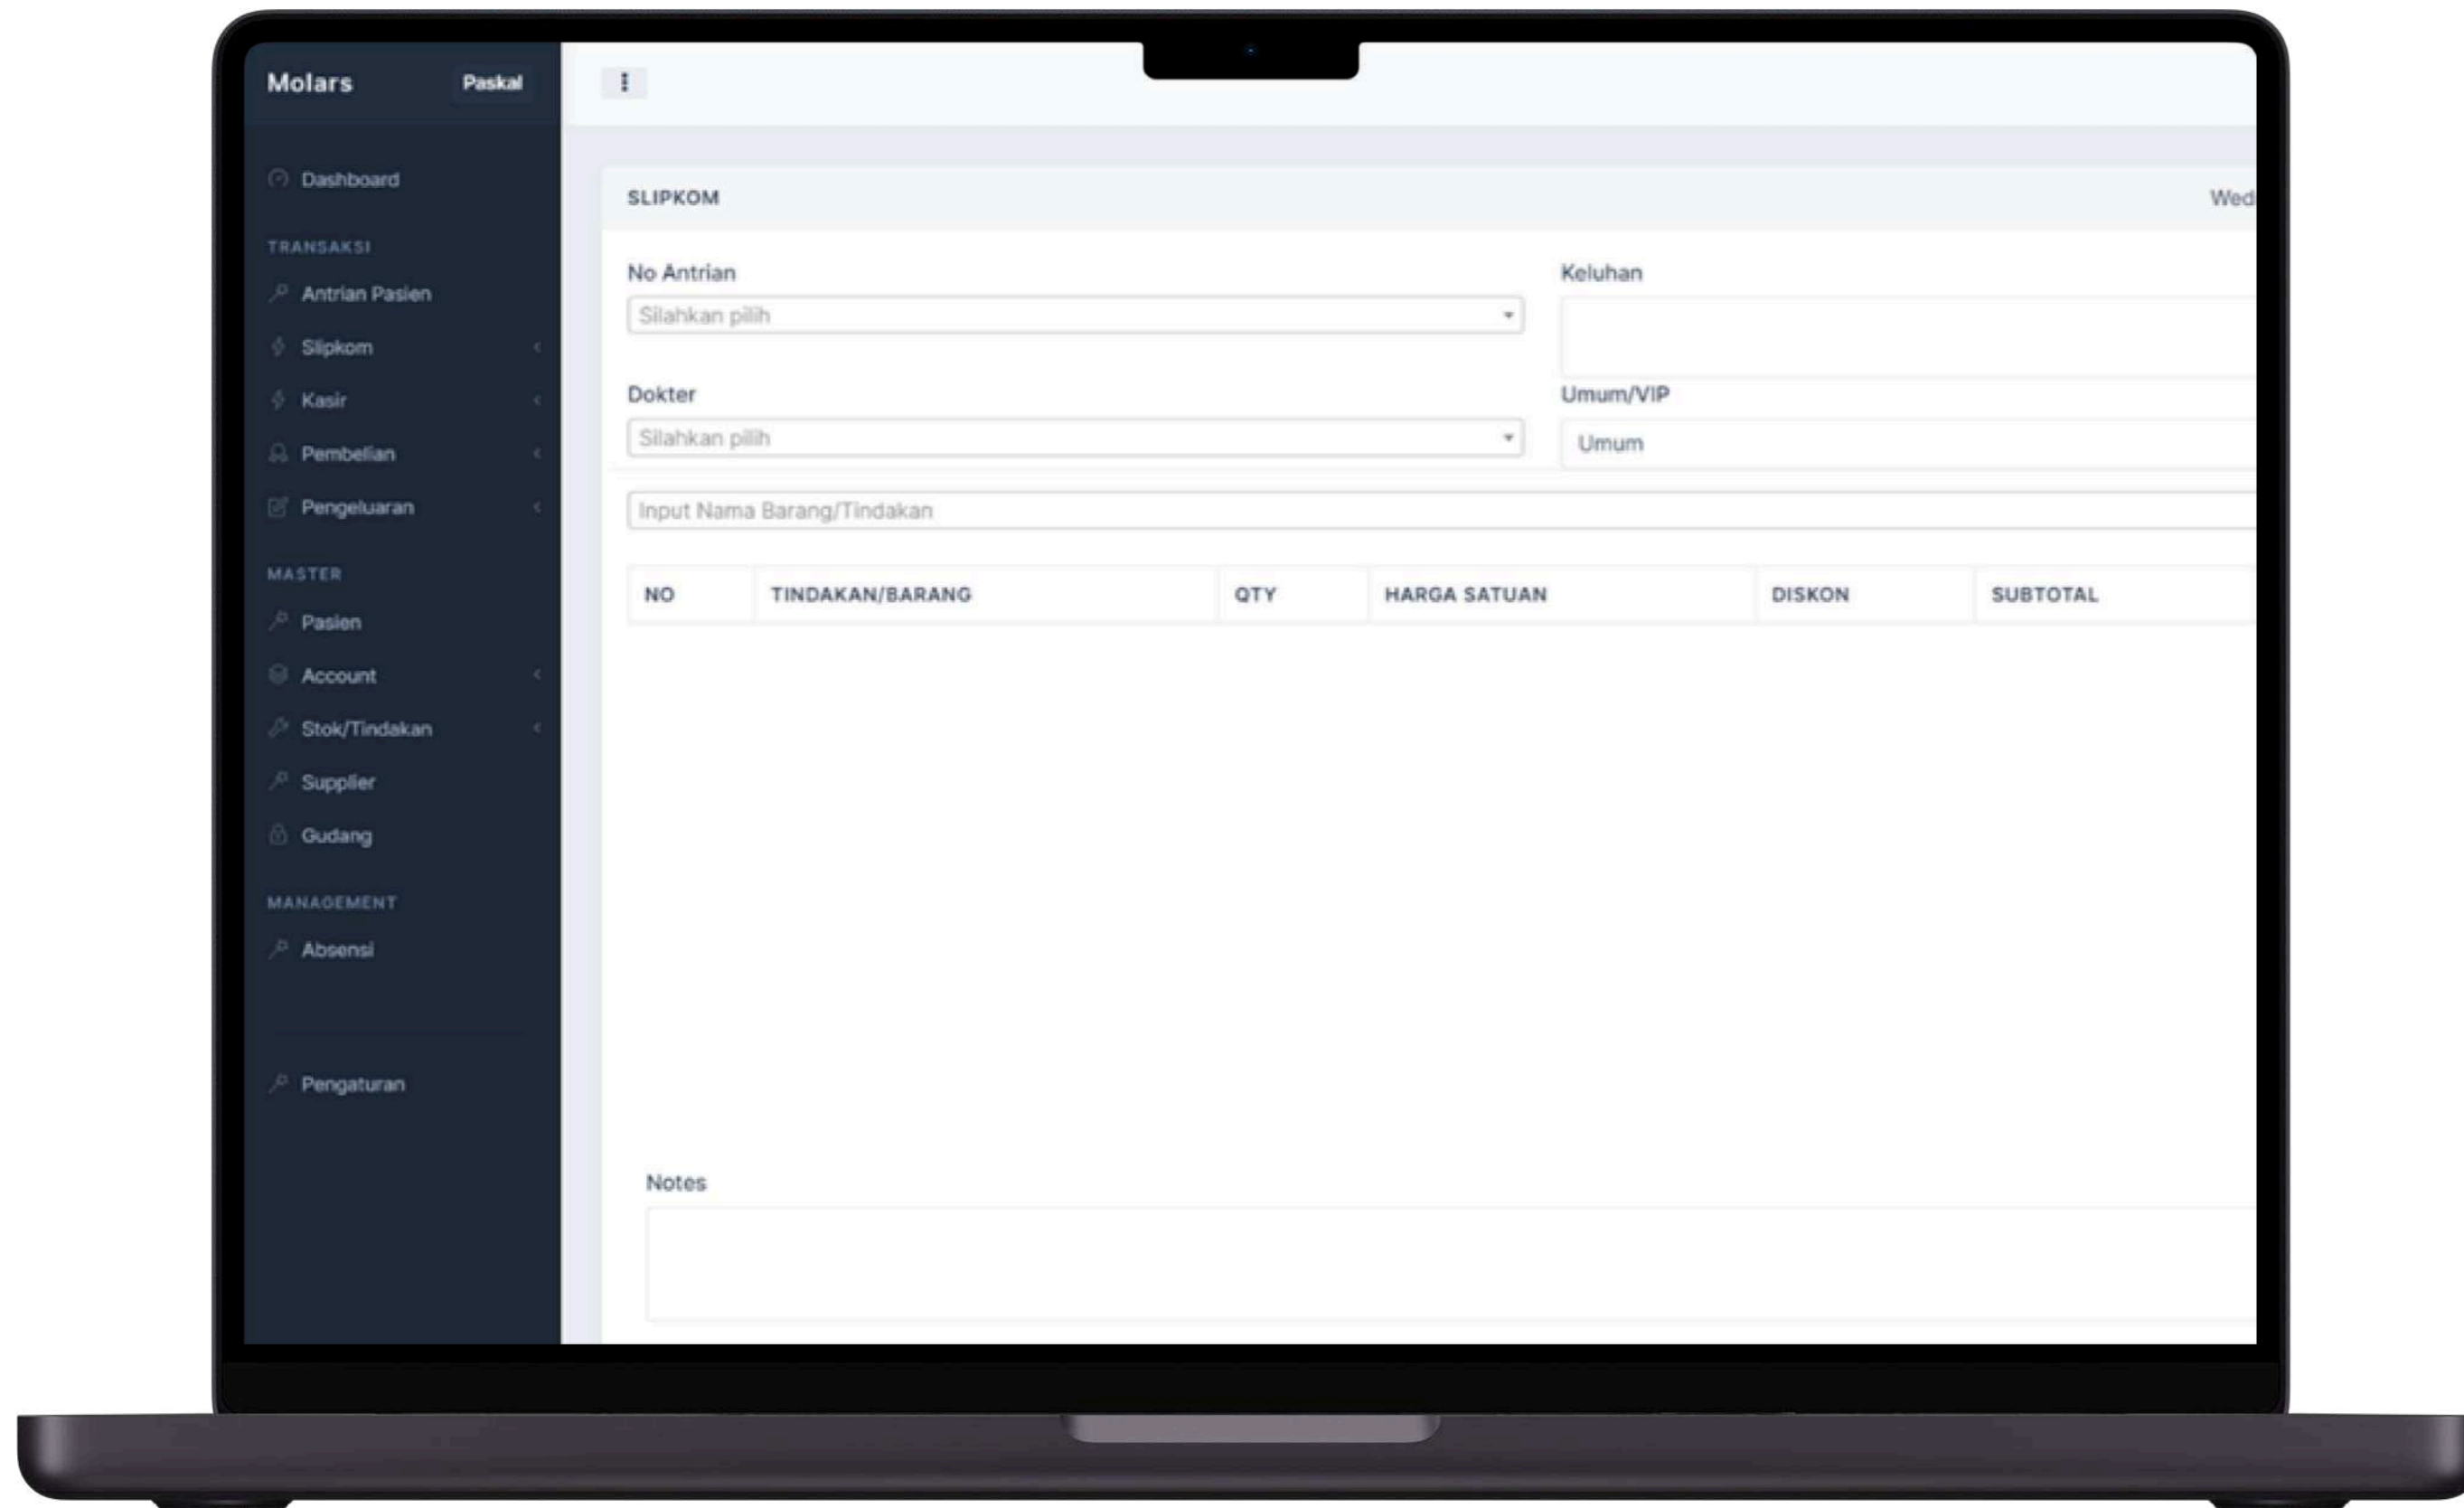

Our portfolio —
Molars

ERP Website

NIS GROUP

Project Software

Website