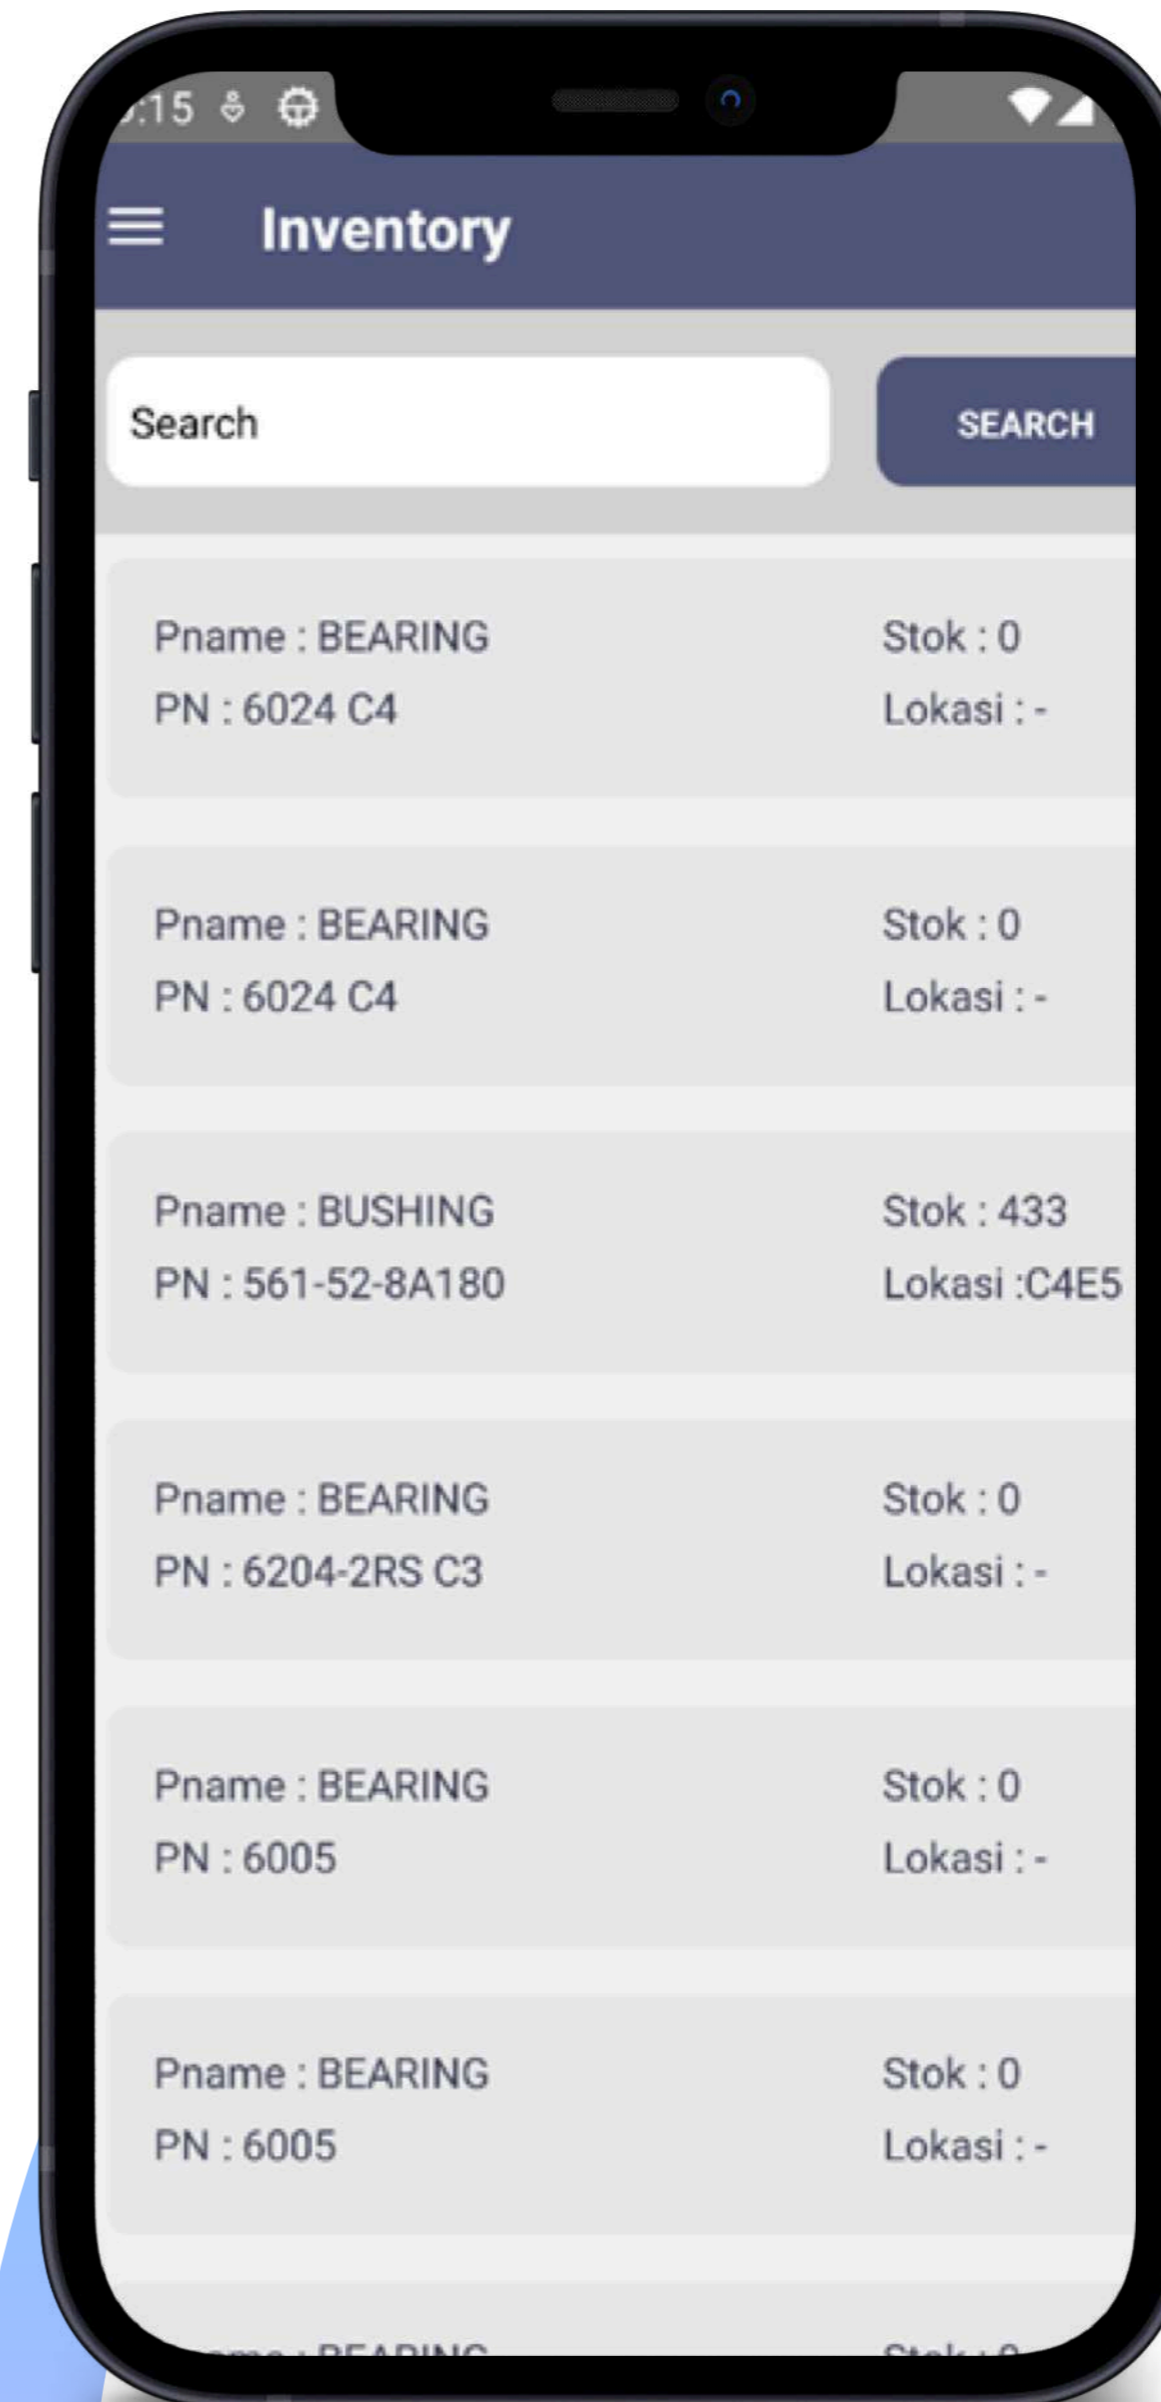

UNICO Mobile

ERP Mobile