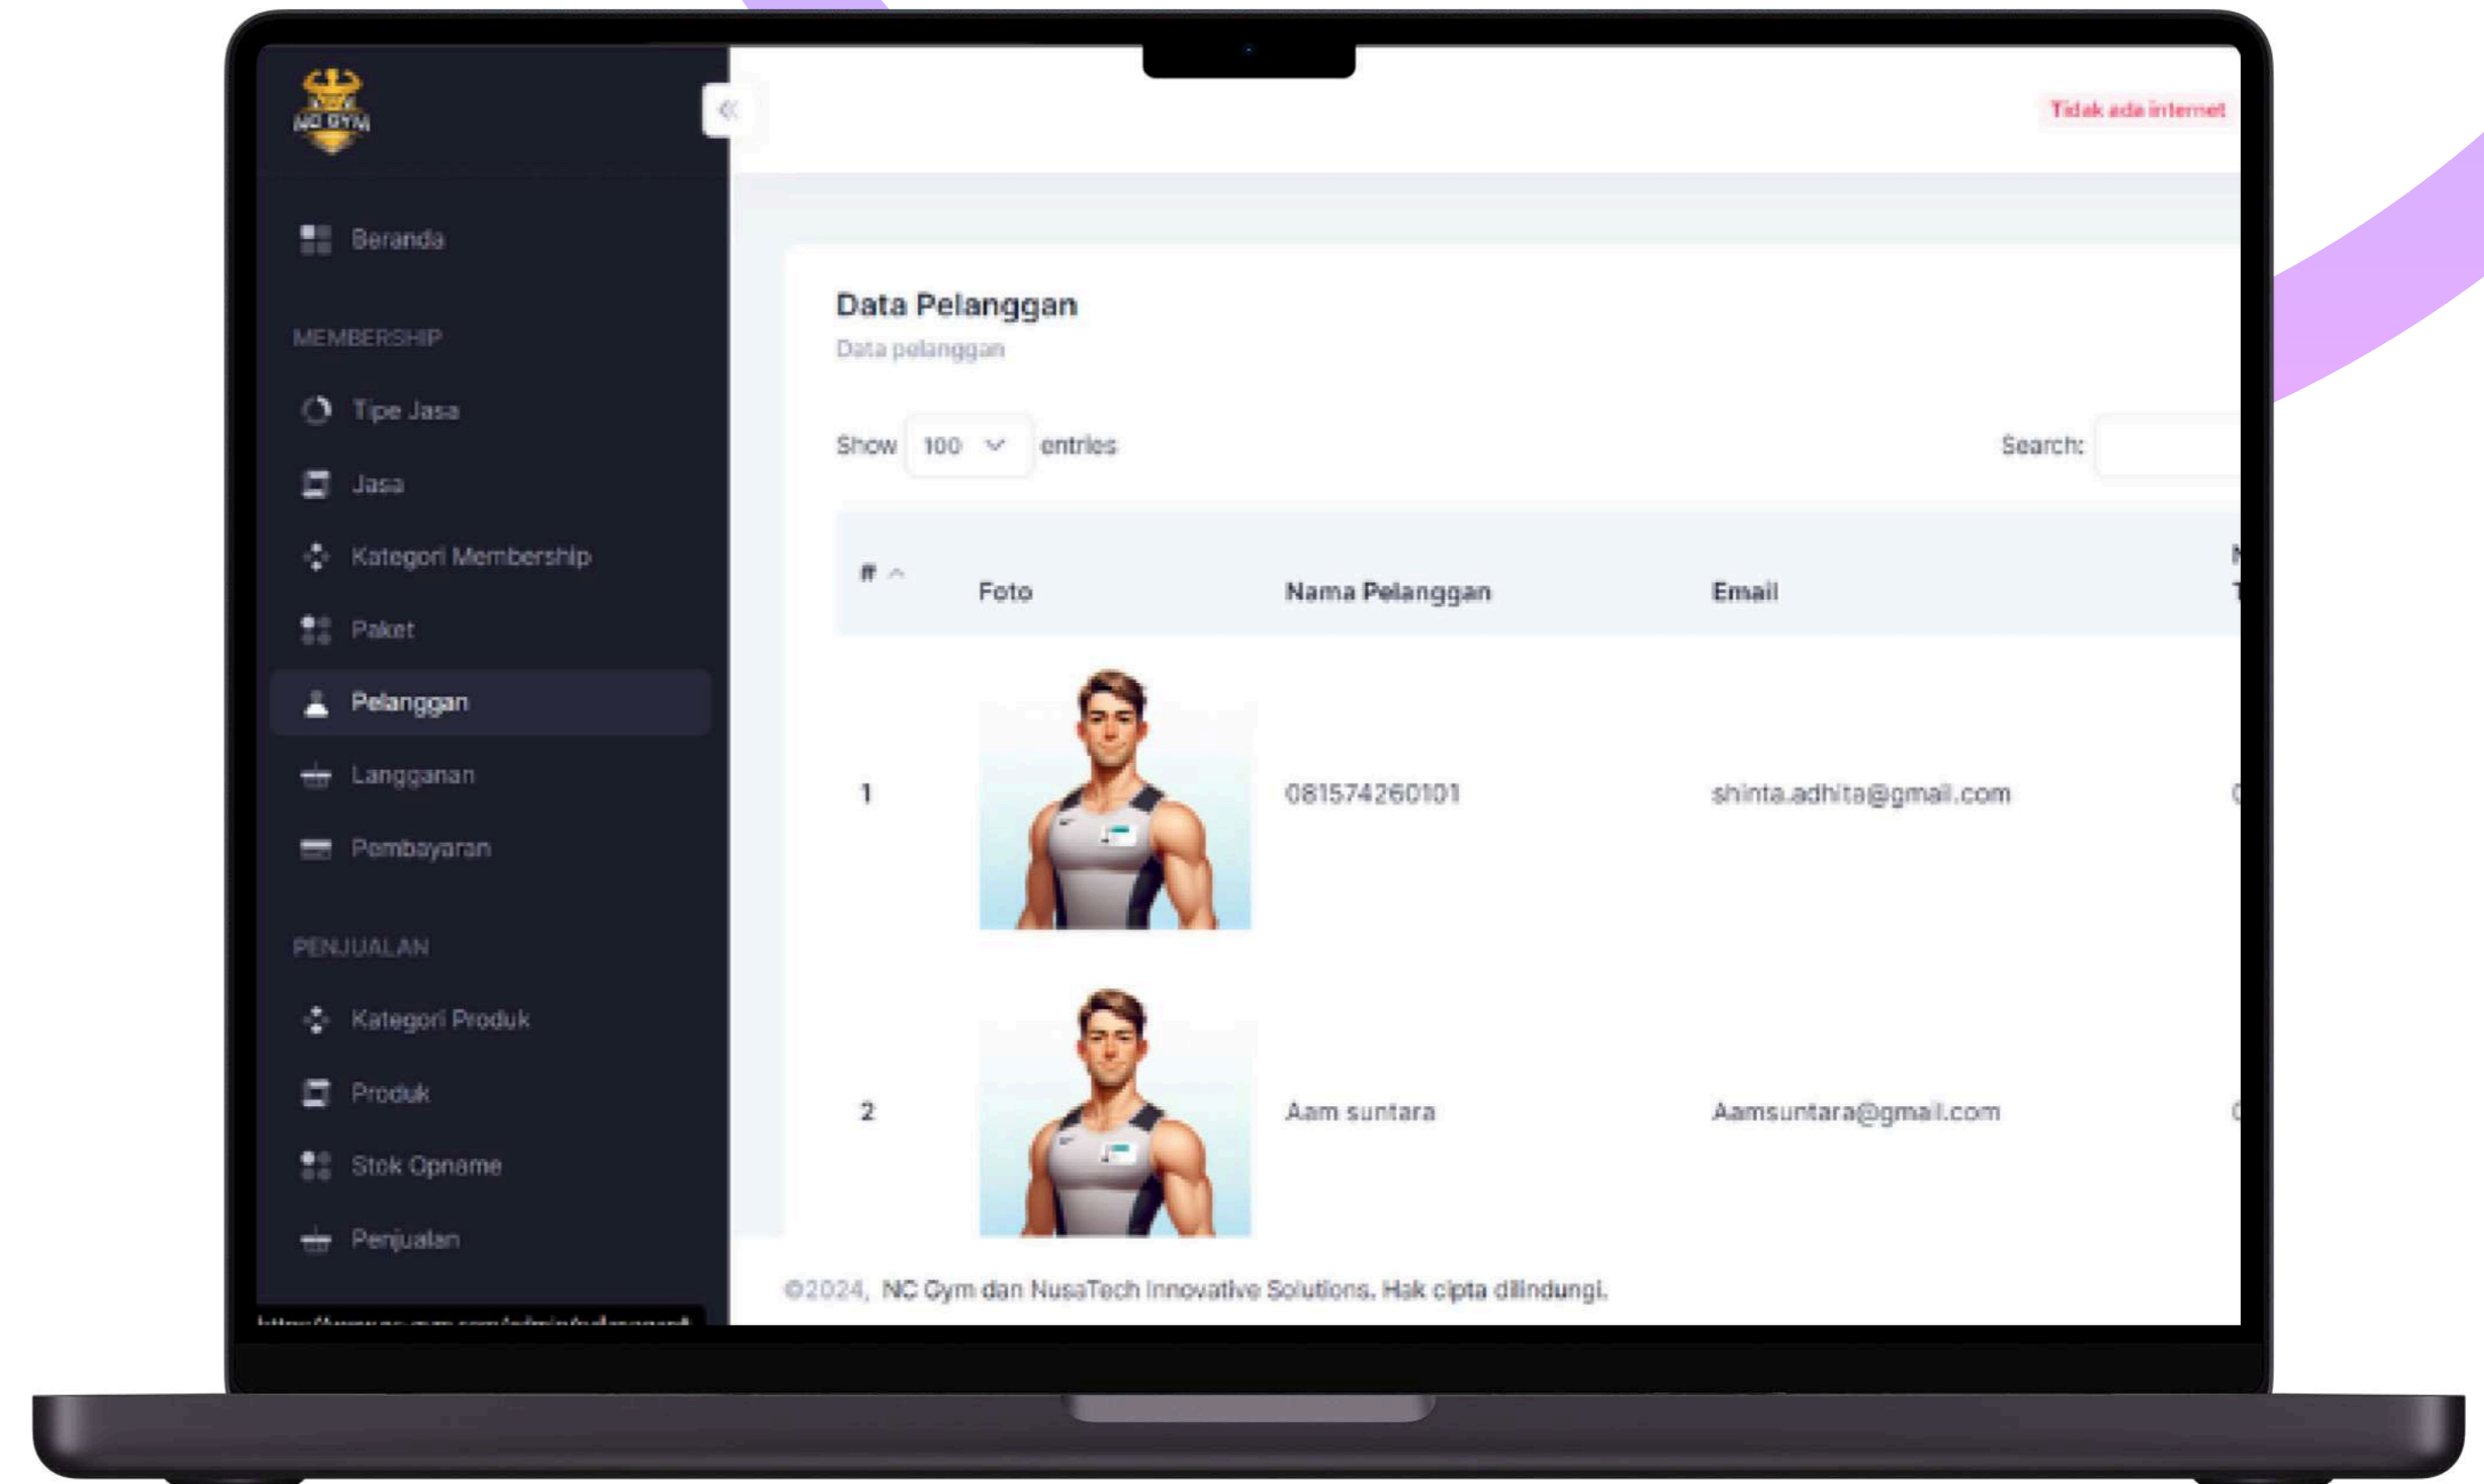

Website

Project Software

NIS GROUP

— Our portfolio

NC GYM

ERP Website