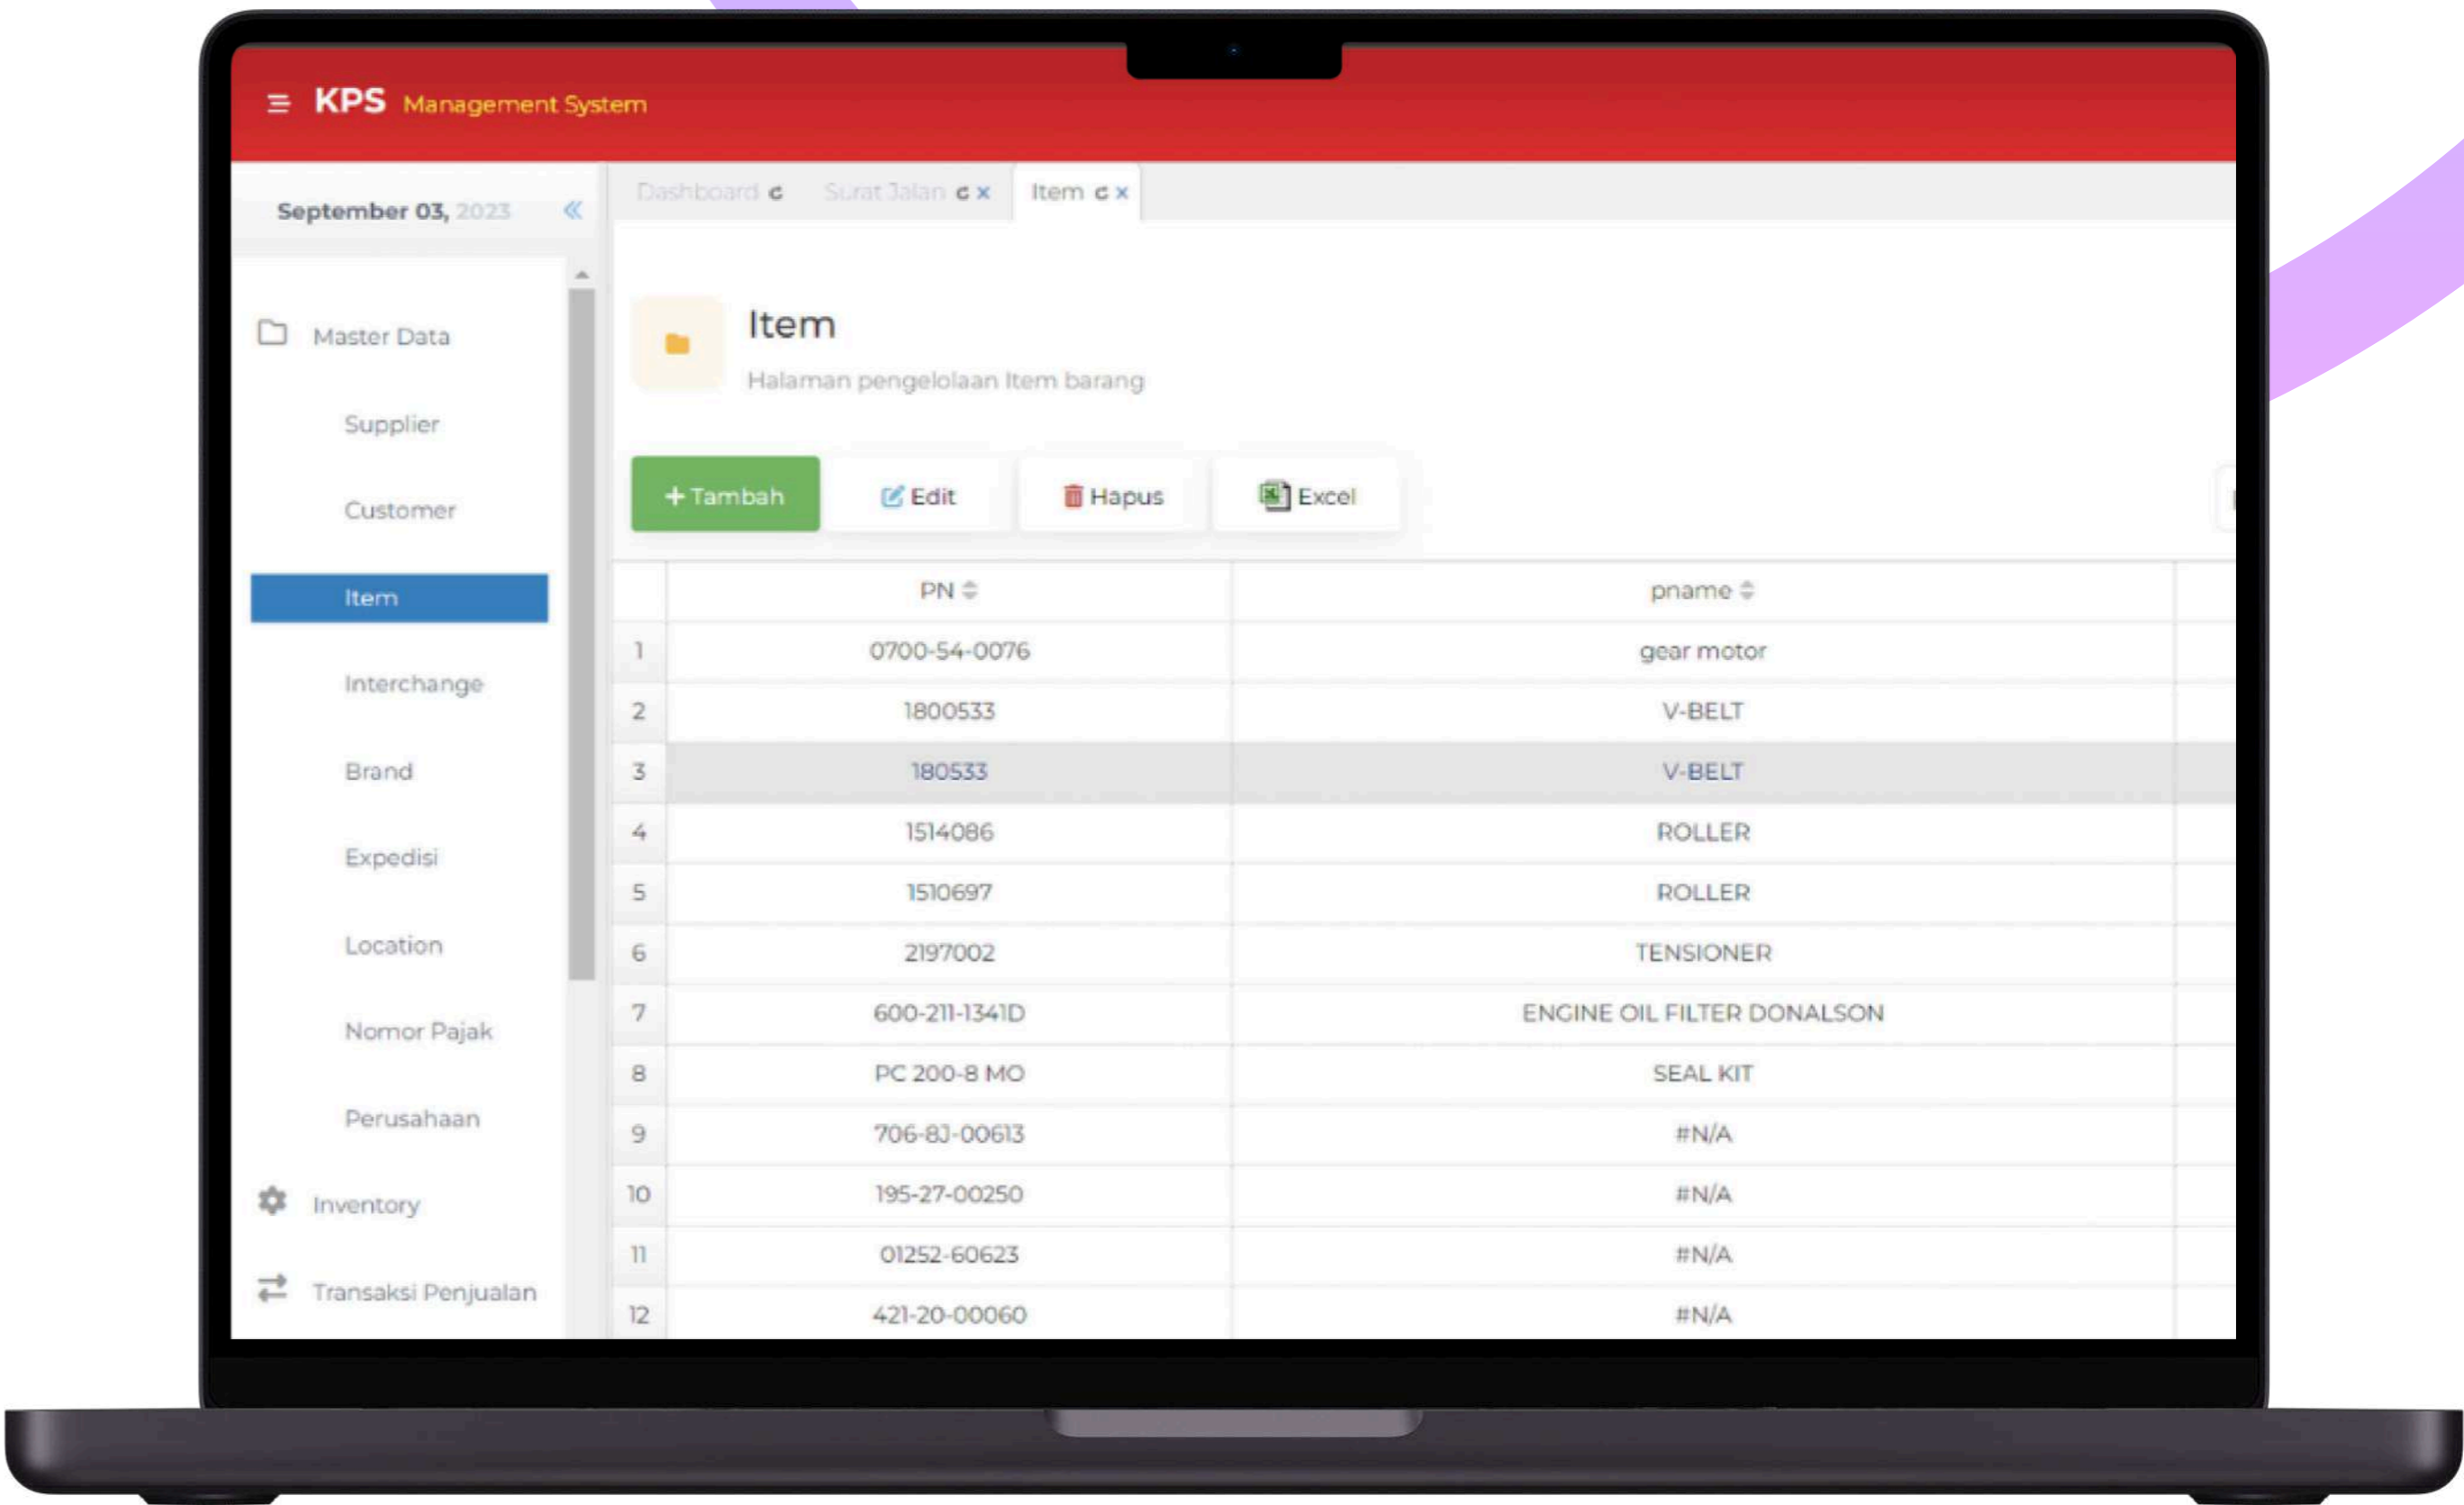

Website

Project Software

NIS GROUP

Our portfolio

Karya Pratama Sejati

ERP Website