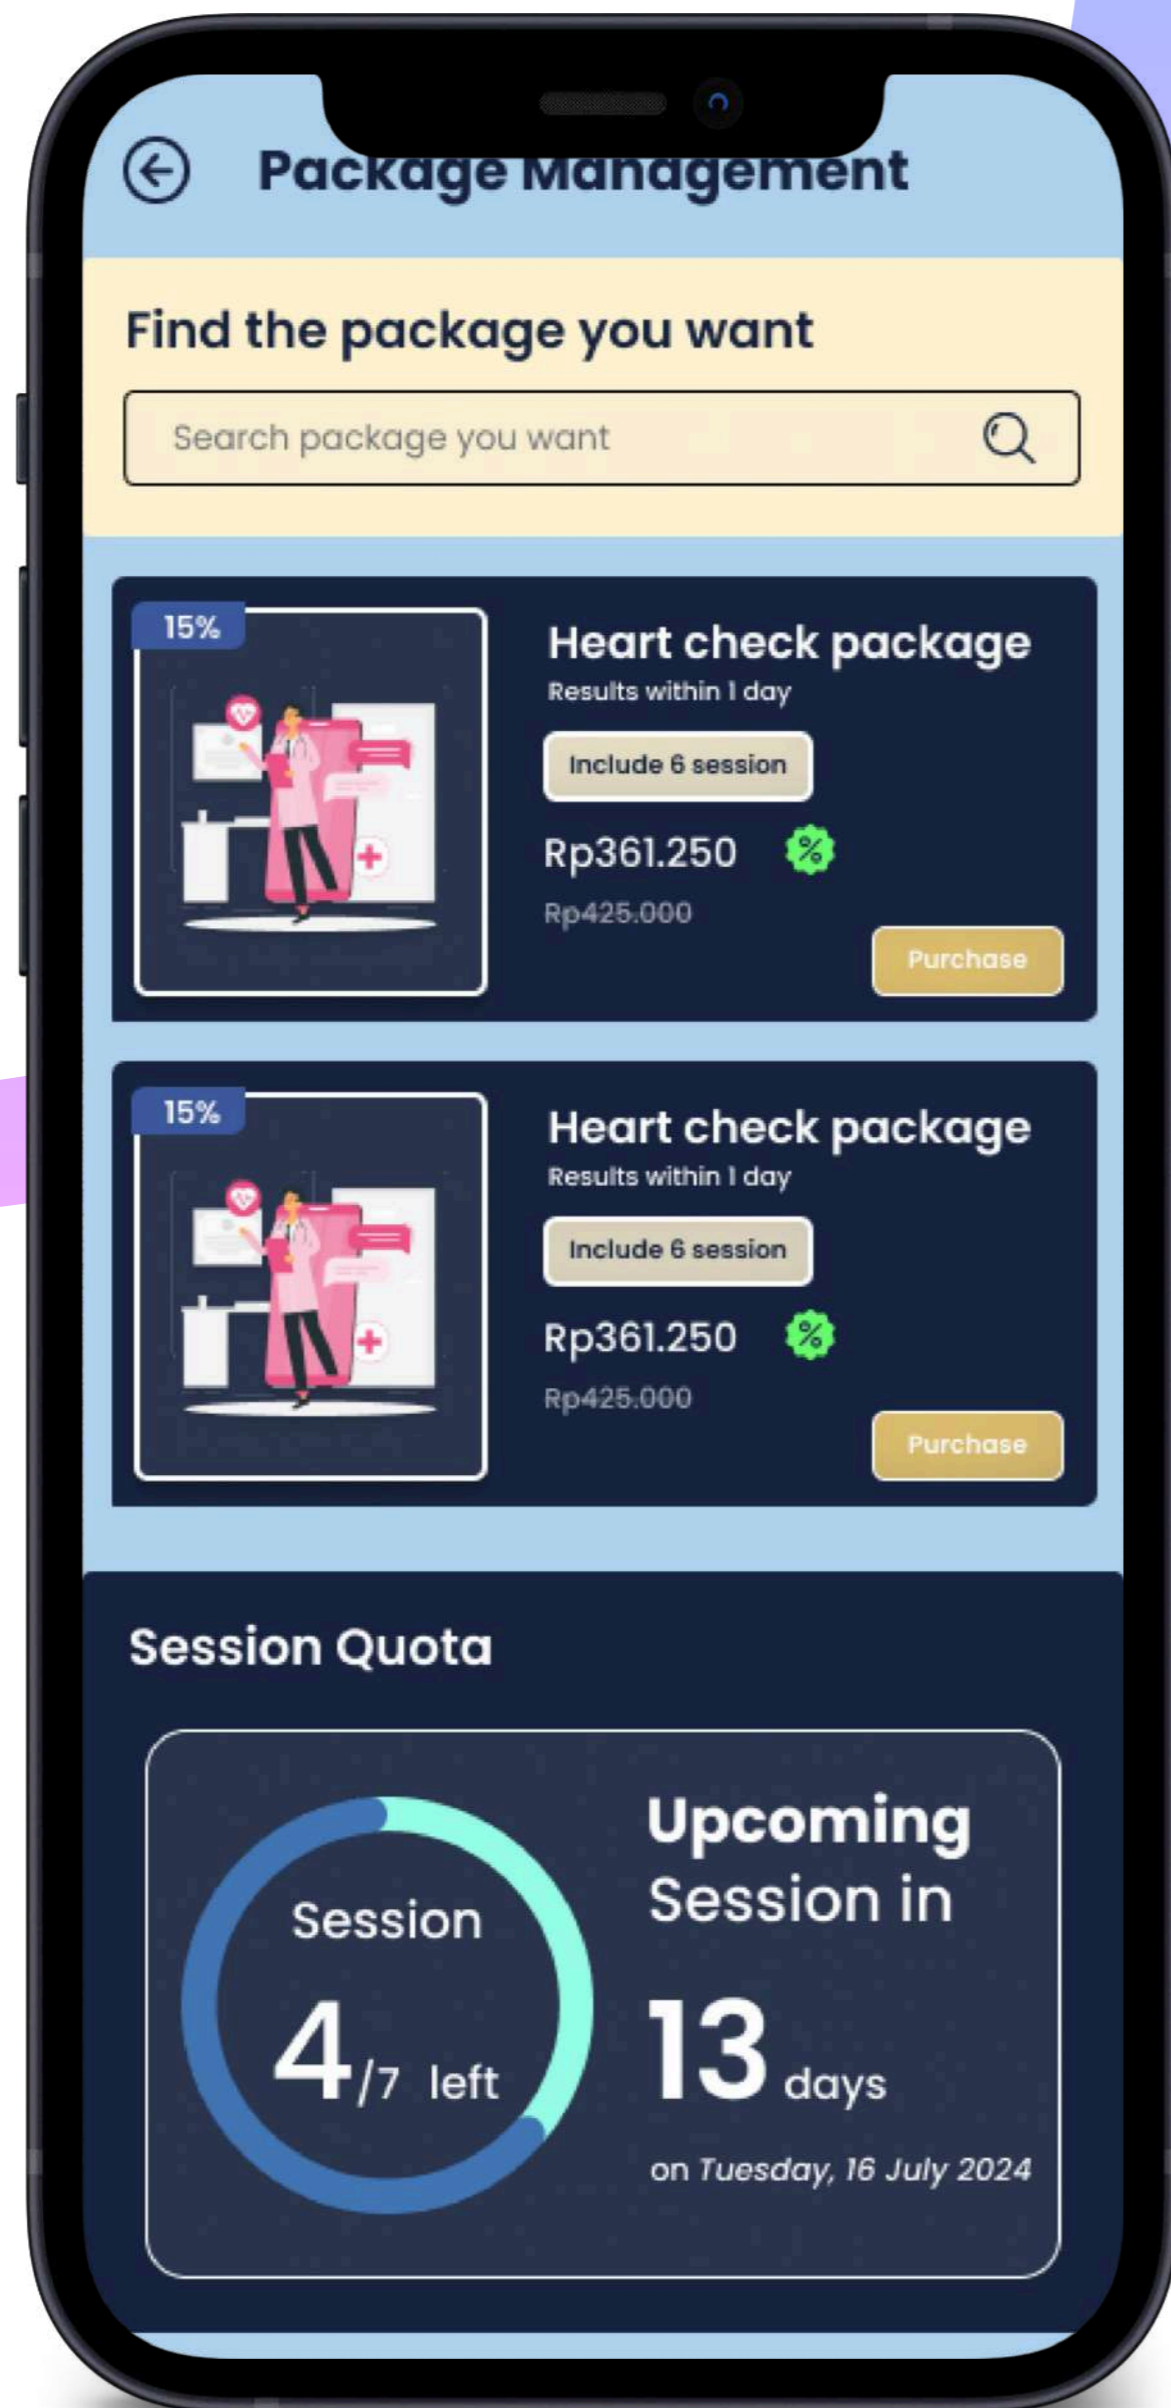

Clinic Booking App

UI/UX Design

Clinic Booking App

UI/UX Design